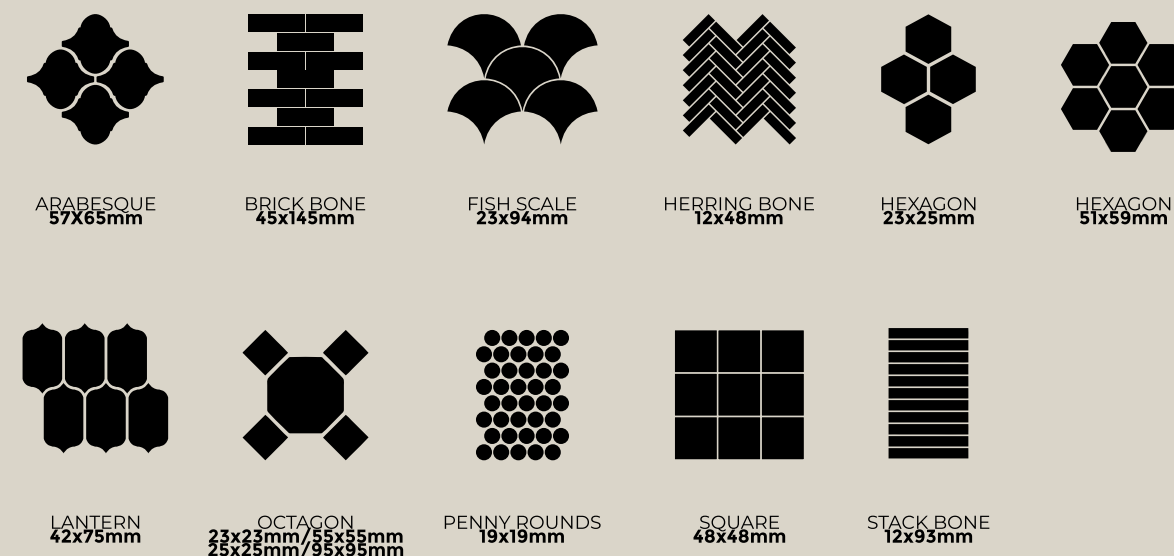

the story of art

Decorate spaces and give them attractively distinctive character with the many shapes and sizes of Mosaic, Subway, and Fresco tiles.

Nuances of eternal grace

When it comes to modern spaces and contemporary style, our Mosaic, Subway, and Fresco tiles bring every design dream to life. Their charming designs and unique designs breathe life into a place.